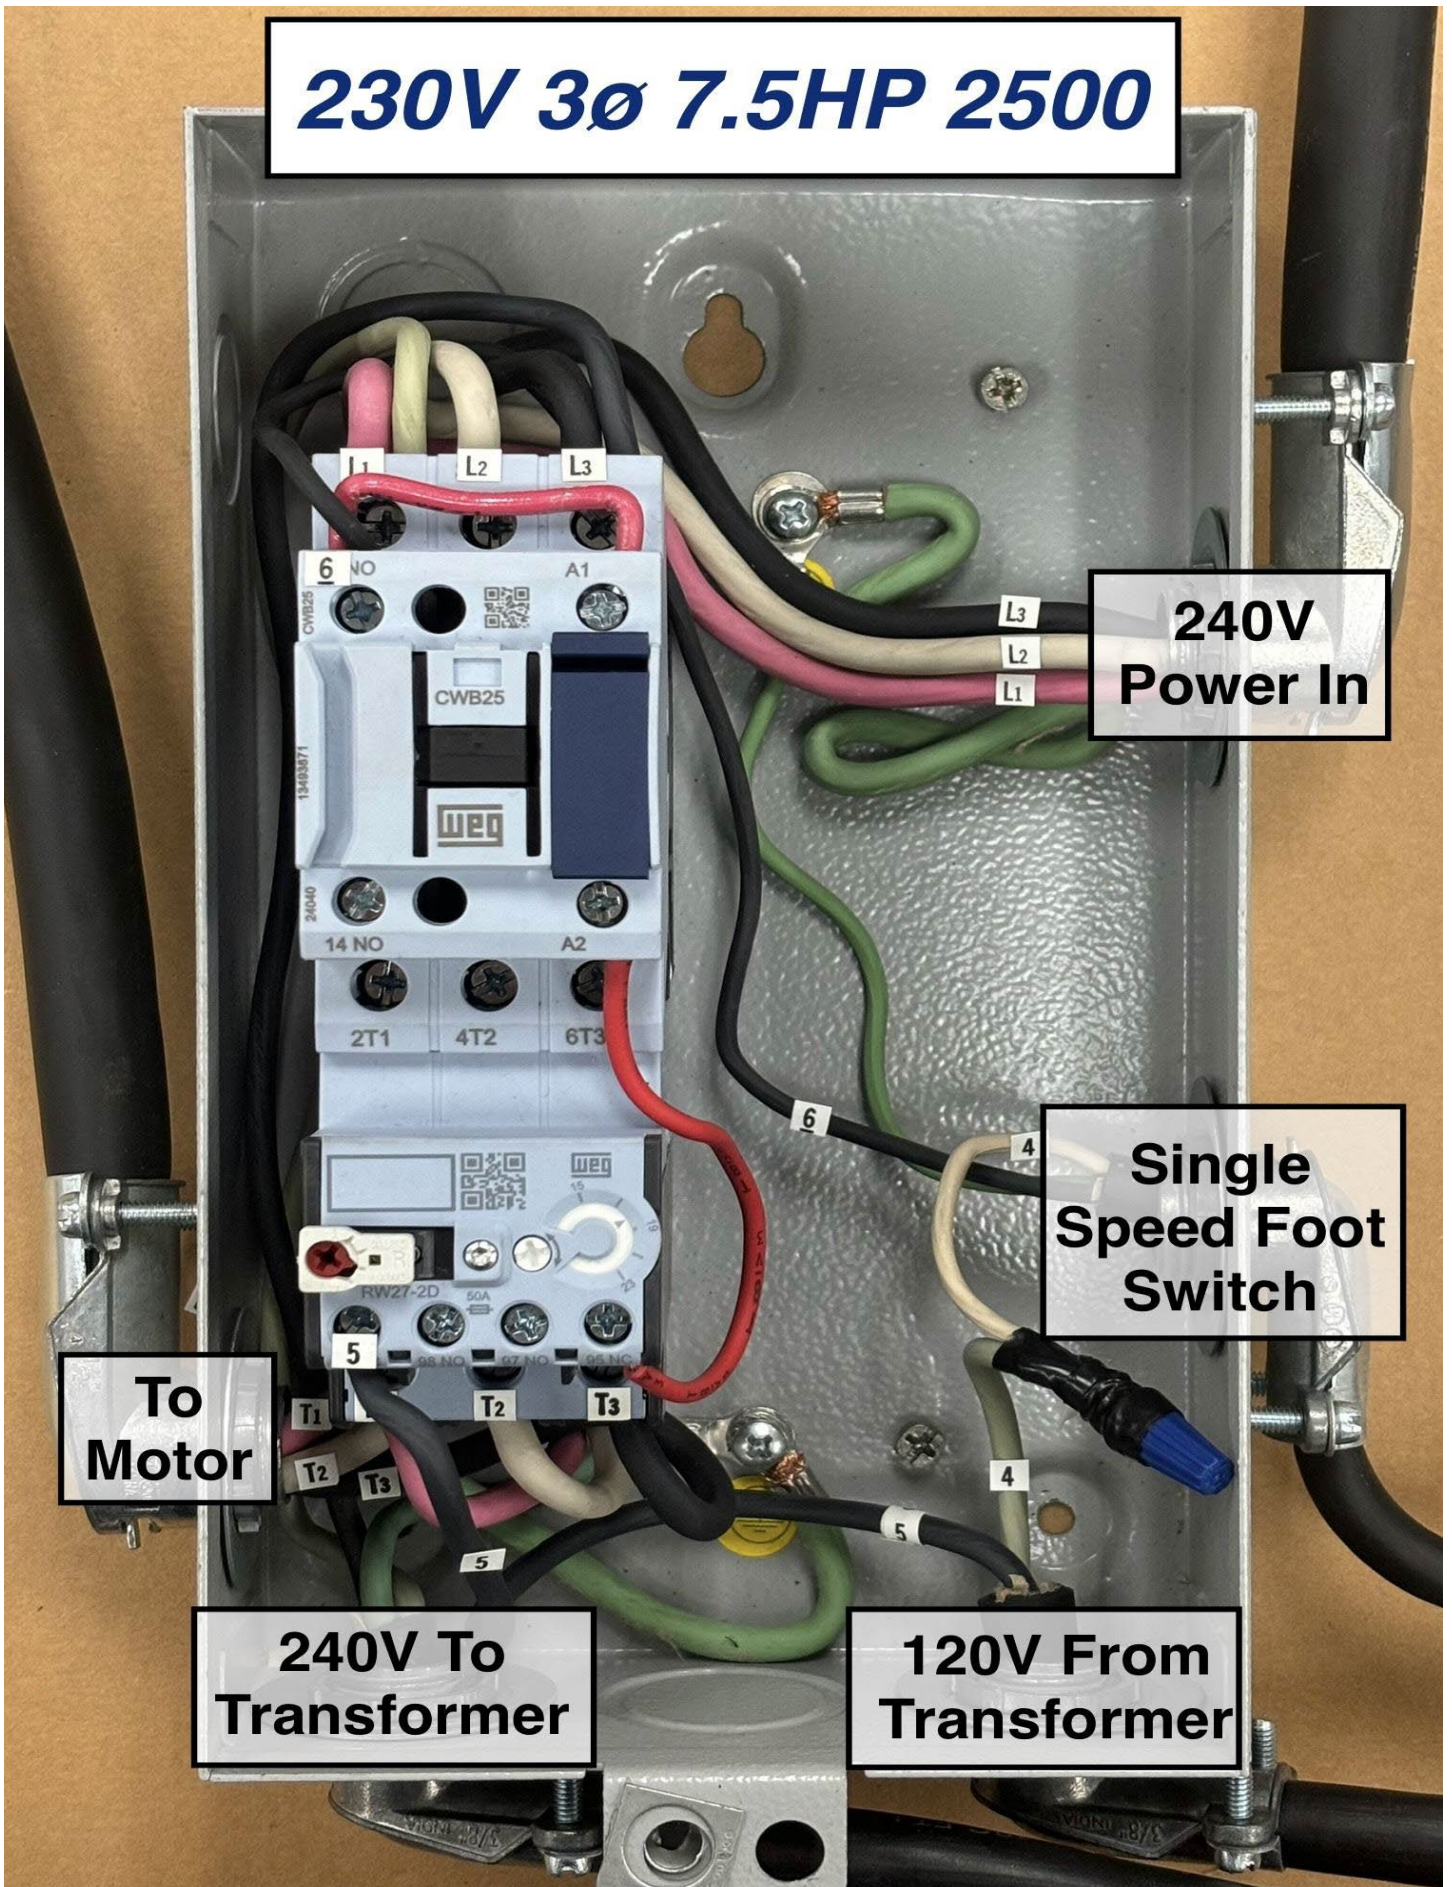

230V 3 ϕ 7.5HP 2500

**240V
Power In**

**Single
Speed Foot
Switch**

**To
Motor**

**240V To
Transformer**

**120V From
Transformer**

Wiring For Westinghouse Motors

- X - RED
- Y - WHITE
- Z - BLACK
- G - GROUND

30A 3 ϕ
125/250V AC
NEMA L14-30P

Wiring For Baldor Motors

- X - WHITE
- Y - RED
- Z - BLACK
- G - GROUND

30A 3 ϕ
125/250V AC
NEMA L14-30P

0.25 KVA
60HZ
1 ϕ
Transformer