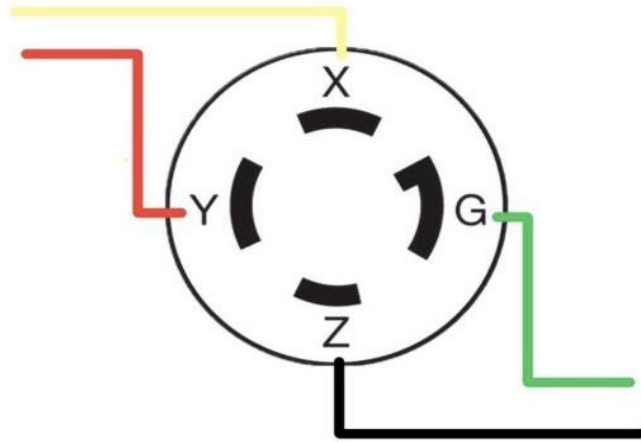

230V 3 ϕ 7.5HP 2500

**240V
Power In**

**Single
Speed Foot
Switch**

**To
Motor**

**240V To
Transformer**

**120V From
Transformer**

Wiring For Westinghouse Motors

- X - RED
- Y - WHITE
- Z - BLACK
- G - GROUND

30A 3 ϕ
125/250V AC
NEMA L14-30P

Wiring For Baldor Motors

- X - WHITE
- Y - RED
- Z - BLACK
- G - GROUND

30A 3 ϕ
125/250V AC
NEMA L14-30P

0.25 KVA
60HZ
1 ϕ
Transformer