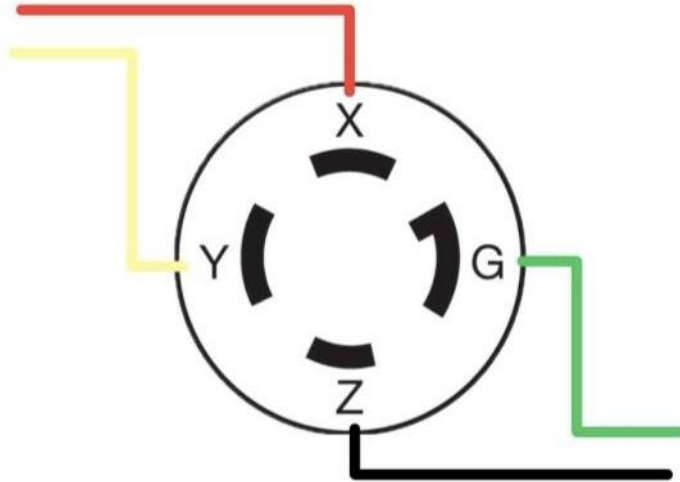

230V 3 ϕ 7.5HP 2500

**240V
Power In**

**Single
Speed Foot
Switch**

**To
Motor**

**240V To
Transformer**

**120V From
Transformer**

Wiring For Westinghouse Motors

- X - RED
- Y - WHITE
- Z - BLACK
- G - GROUND

30A 3 ϕ
125/250V AC
NEMA L14-30P

Wiring For Baldor Motors

- X - WHITE
- Y - RED
- Z - BLACK
- G - GROUND

30A 3 ϕ
125/250V AC
NEMA L14-30P

0.25 KVA
60HZ
1 ϕ
Transformer