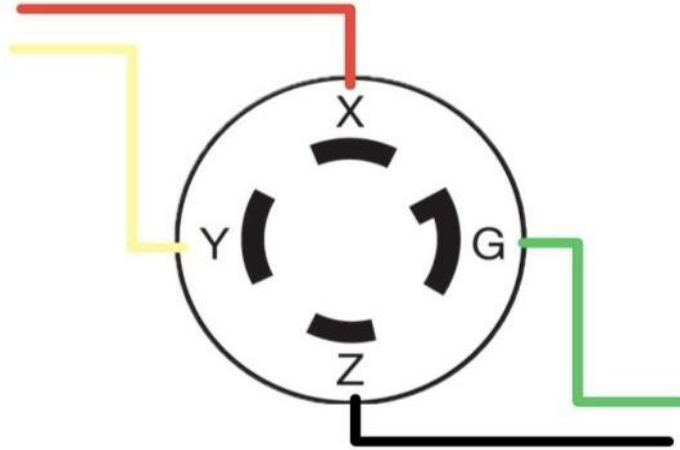

230V 3 ϕ 10HP 2500

**240V
Power In**

**Single
Speed Foot
Switch**

**To
Motor**

**240V To
Transformer**

**120V From
Transformer**

Wiring For Baldor Motors

- X - WHITE
- Y - RED
- Z - BLACK
- G - GROUND

30A 3 ϕ
125/250V AC
NEMA L14-30P

Wiring For Westinghouse Motors

- X - RED
- Y - WHITE
- Z - BLACK
- G - GROUND

30A 3 ϕ
125/250V AC
NEMA L14-30P

**0.25 KVA
60HZ
1 ϕ
Transformer**