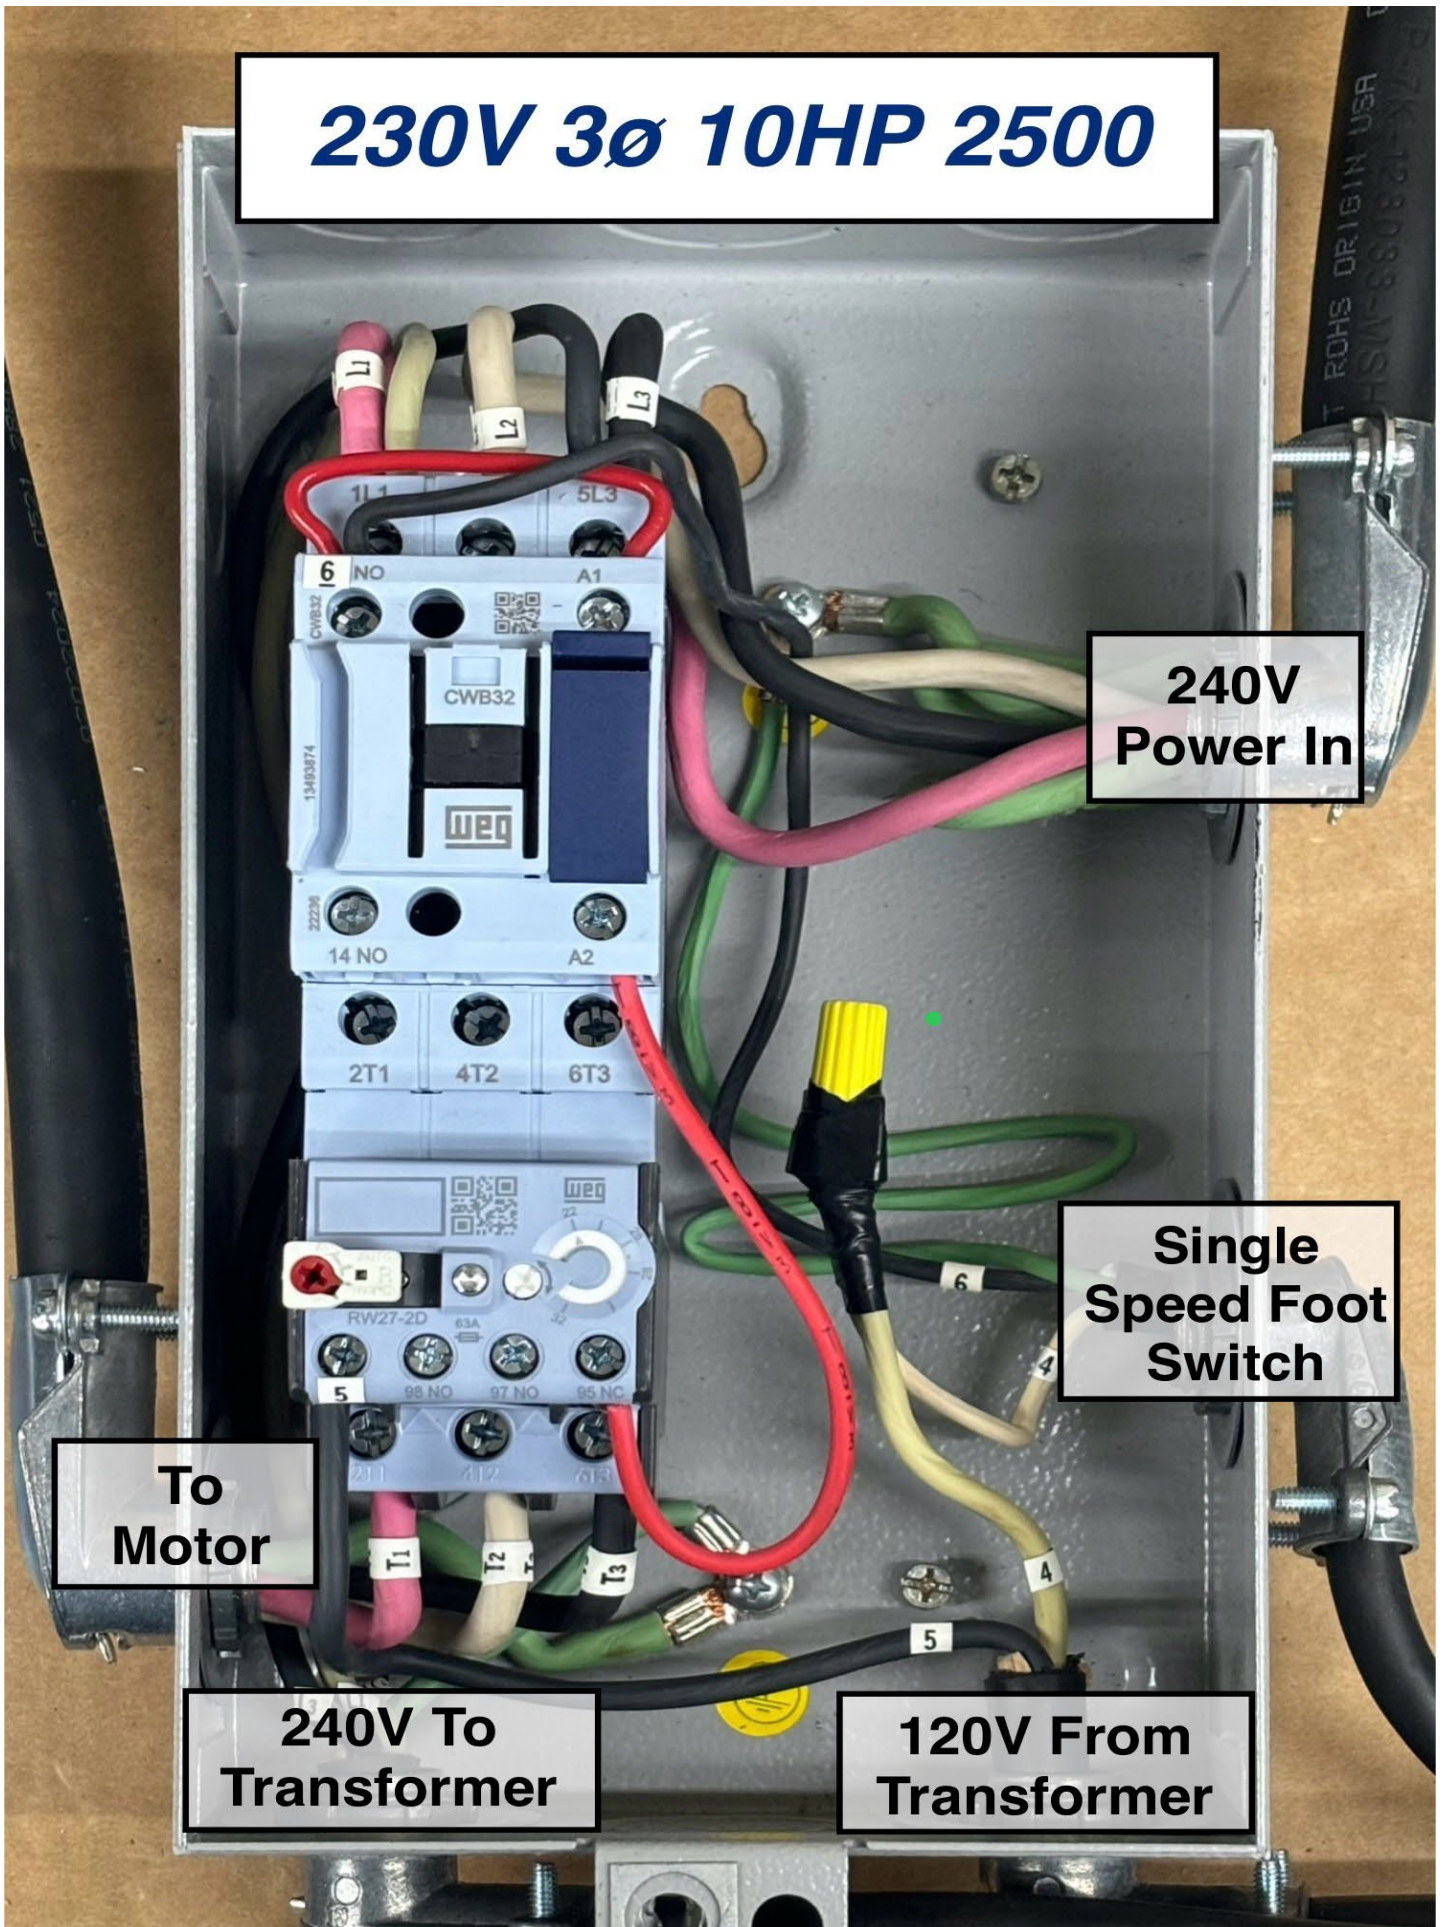

230V 3 ϕ 10HP 2500

**240V
Power In**

**Single
Speed Foot
Switch**

**To
Motor**

**240V To
Transformer**

**120V From
Transformer**

Wiring For Baldor Motors

- X - WHITE
- Y - RED
- Z - BLACK
- G - GROUND

30A 3 ϕ
125/250V AC
NEMA L14-30P

Wiring For Westinghouse Motors

- X - RED
- Y - WHITE
- Z - BLACK
- G - GROUND

30A 3 ϕ
125/250V AC
NEMA L14-30P

**0.25 KVA
60HZ
1 ϕ
Transformer**