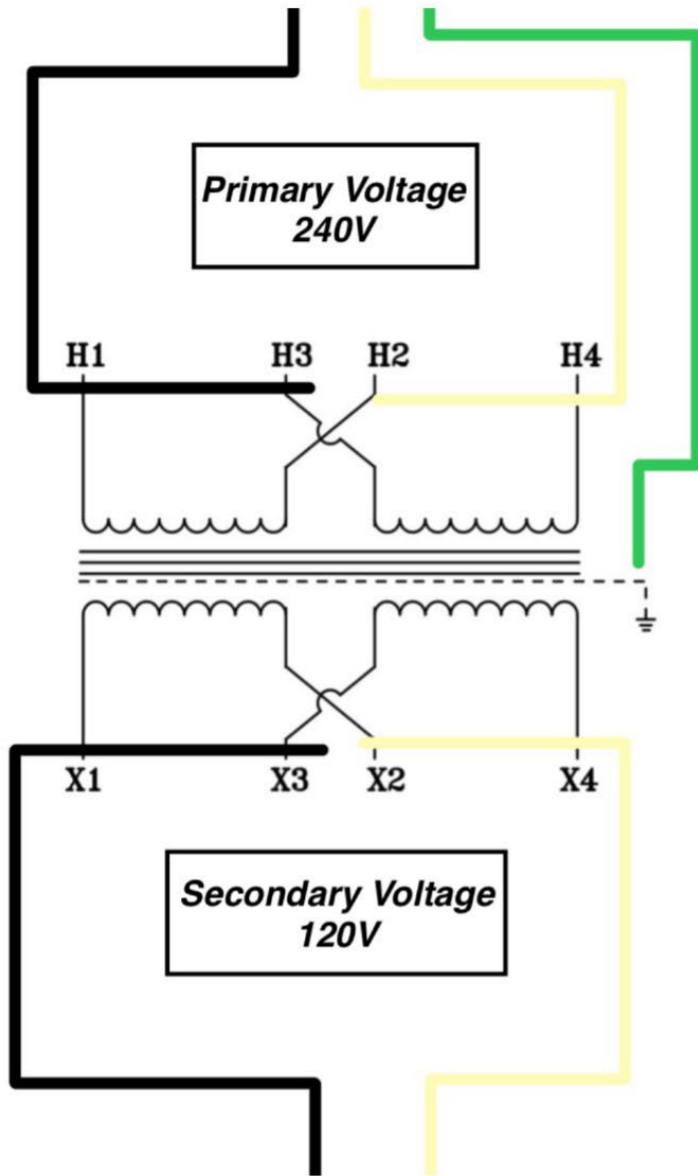

30A 3 ϕ
125/250V AC
NEMA L14-30P

Wiring For Westinghouse Motors

- X - RED
- Y - WHITE
- Z - BLACK
- G - GROUND

30A 3 ϕ
125/250V AC
NEMA L14-30P

**0.25 KVA
60HZ
1 ϕ
Transformer**