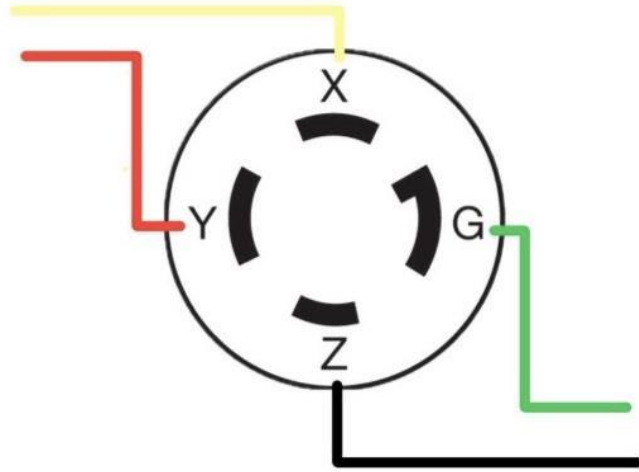

230V 3 ϕ 10HP 2500

**240V
Power In**

**Single
Speed Foot
Switch**

**To
Motor**

**240V To
Transformer**

**120V From
Transformer**

Wiring For Baldor Motors

- X - WHITE
- Y - RED
- Z - BLACK
- G - GROUND

30A 3 ϕ
125/250V AC
NEMA L14-30P

Wiring For Westinghouse Motors

- X - RED
- Y - WHITE
- Z - BLACK
- G - GROUND

30A 3 ϕ
125/250V AC
NEMA L14-30P

**0.25 KVA
60HZ
1 ϕ
Transformer**